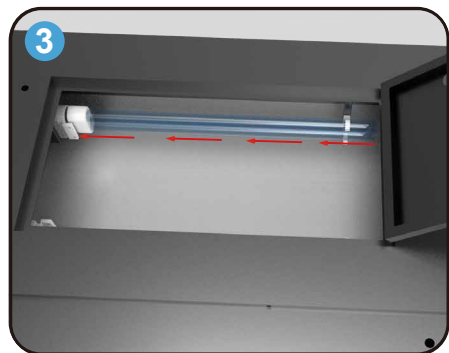

RECESSED MOUNTING INSTRUCTIONS

STEP 1:
Unlock the back cover.

STEP 2:
Put the UVC lamp tube into the groove at the top of the lamp body sideways, open the clip at the top end of the groove, and push the lamp tube into the clip.

STEP 3:
The UVC lamp tube is now perpendicular to the light tube mouth at the bottom of the slot, insert the UVC lamp tube, and install the second lamp tube in the same steps as above.

STEP 4:
Close the back cover and lock it.

STEP 5:
Fix the mounting bar accessories.

○ These holes can be fixed with screws, only as an option

○ These holes MUST be fixed with screws.

STEP 6:
Fix the safety ropes.

STEP 7:
Fix the whole UV-C Air Purifier Fixture onto the mounting bar accessories. .

STEP 8:
Hang the safety rope on the ceiling keel.

STEP 9:
Push the button aside, then align the holes and fix the whole device.

STEP 10:
Turn on.

Shineto Lighting USA LLC

Jiaxing Shinetoo Lighting Co.,Ltd

Add: No.258, Xingchang Road, Xincheng Town, Xiuzhou District, Jiaxing, Zhejiang, China 314015
Tel: +86-573-8350-0001 Fax: +86-573-8350-0005
Mobile: +86-138-0961-6725/+86-138-1878-3129
Email: Sales@stledlights.com