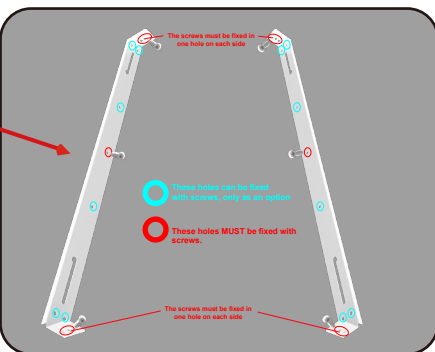

RECESSED MOUNTING INSTRUCTIONS

STEP 1:
Unlock the back cover.

STEP 2:
Put the UVC lamp tube into the groove at the top of the lamp body sideways, open the clip at the top end of the groove, and push the lamp tube into the clip.

STEP 3:
The UVC lamp tube is now perpendicular to the light tube mouth at the bottom of the slot, insert the UVC lamp tube, and install the second lamp tube in the same steps as above.

STEP 4:
Close the back cover and lock it.

STEP 5:
Fix the mounting bar accessories.

○ These holes can be fixed with screws, only as an option

○ These holes MUST be fixed with screws.

STEP 6:
Fix the safety ropes.

STEP 7:
Fix the whole UV-C Air Purifier Fixture onto the mounting bar accessories. .

STEP 8:
Hang the safety rope on the ceiling keel.

STEP 9:
Push the button aside, then align the holes and fix the whole device.

STEP 10:
Turn on.

Shineto Lighting USA LLC

Jiaxing Shinetoo Lighting Co.,Ltd

Add: No.258, Xingchang Road, Xincheng Town, Xiuzhou District, Jiaxing, Zhejiang, China 314015
Tel: +86-573-8350-0001 Fax: +86-573-8350-0005
Mobile: +86-138-0961-6725/+86-138-1878-3129
Email: Sales@stledlights.com