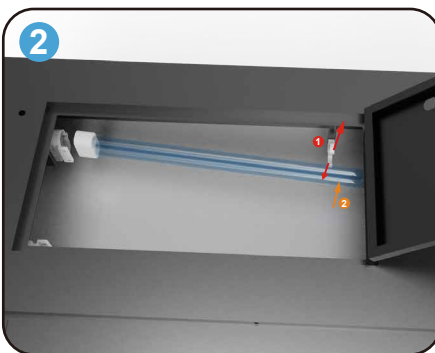

RECESSED MOUNTING INSTRUCTIONS

STEP 1:
Unlock the back cover.

STEP 2:
Put the UVC lamp tube into the groove at the top of the lamp body sideways, open the clip at the top end of the groove, and push the lamp tube into the clip.

STEP 3:
The UVC lamp tube is now perpendicular to the light tube mouth at the bottom of the slot, insert the UVC lamp tube, and install the second lamp tube in the same steps as above.

STEP 4:
Close the back cover and lock it.

STEP 5:
Fix the mounting bar accessories.

○ These holes can be fixed with screws, only as an option

○ These holes MUST be fixed with screws.

STEP 6:
Fix the safety ropes.

STEP 7:
Fix the whole UV-C Air Purifier Fixture onto the mounting bar accessories. .

STEP 8:
Hang the safety rope on the ceiling keel.

STEP 9:
Push the button aside, then align the holes and fix the whole device.

STEP 10:
Turn on.

Shineto Lighting USA LLC

Jiaxing Shinetoo Lighting Co.,Ltd

Add: No.258, Xingchang Road, Xincheng Town, Xiuzhou District, Jiaxing, Zhejiang, China 314015
Tel: +86-573-8350-0001 Fax: +86-573-8350-0005
Mobile: +86-138-0961-6725/+86-138-1878-3129
Email: Sales@stledlights.com