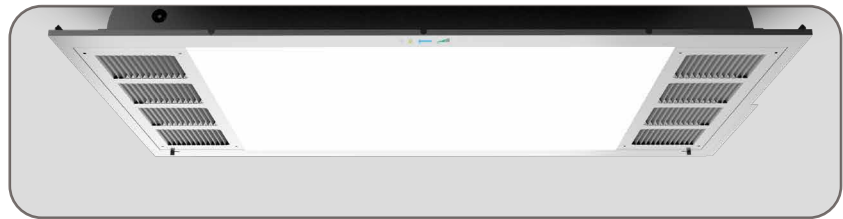

Step2: Press the panel light button, then the panel light will light up.