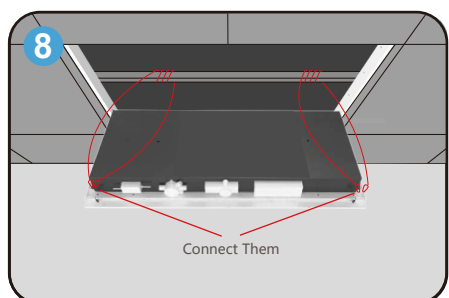

RECESSED MOUNTING INSTRUCTIONS

STEP 1:
Unlock the back cover.

STEP 2:
Put the UVC lamp tube into the groove at the top of the lamp body sideways, open the clip at the top end of the groove, and push the lamp tube into the clip.

STEP 3:
The UVC lamp tube is now perpendicular to the light tube mouth at the bottom of the slot, insert the UVC lamp tube, and install the second lamp tube in the same steps as above.

STEP 4:
Close the back cover and lock it.

STEP 5:
Fix the mounting bar accessories.

○ These holes can be fixed with screws, only as an option

○ These holes MUST be fixed with screws.

STEP 6:
Fix the safety ropes.

STEP 7:
Fix the whole UV-C Air Purifier Fixture onto the mounting bar accessories. .

STEP 8:
Hang the safety rope on the ceiling keel.

STEP 9:
Push the button aside, then align the holes and fix the whole device.

STEP 10:
Turn on.

Shineto Lighting USA LLC

Jiaxing Shinetoo Lighting Co.,Ltd

Add: No.258, Xingchang Road, Xincheng Town, Xiuzhou District, Jiaxing, Zhejiang, China 314015
Tel: +86-573-8350-0001 Fax: +86-573-8350-0005
Mobile: +86-138-0961-6725/+86-138-1878-3129
Email: Sales@stledlights.com