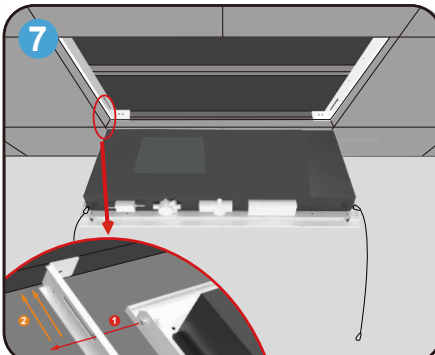

RECESSED MOUNTING INSTRUCTIONS

STEP 1:
Unlock the back cover.

STEP 2:
Put the UVC lamp tube into the groove at the top of the lamp body sideways, open the clip at the top end of the groove, and push the lamp tube into the clip.

STEP 3:
The UVC lamp tube is now perpendicular to the light tube mouth at the bottom of the slot, insert the UVC lamp tube, and install the second lamp tube in the same steps as above.

STEP 4:
Close the back cover and lock it.

STEP 5:
Fix the mounting bar accessories.

○ These holes can be fixed with screws, only as an option

○ These holes MUST be fixed with screws.

STEP 6:
Fix the safety ropes.

STEP 7:
Fix the whole UV-C Air Purifier Fixture onto the mounting bar accessories. .

STEP 8:
Hang the safety rope on the ceiling keel.

STEP 9:
Push the button aside, then align the holes and fix the whole device.

STEP 10:
Turn on.

Shineto Lighting USA LLC

Jiaxing Shinetoo Lighting Co.,Ltd

Add: No.258, Xingchang Road, Xincheng Town, Xiuzhou District, Jiaxing, Zhejiang, China 314015
Tel: +86-573-8350-0001 Fax: +86-573-8350-0005
Mobile: +86-138-0961-6725/+86-138-1878-3129
Email: Sales@stledlights.com