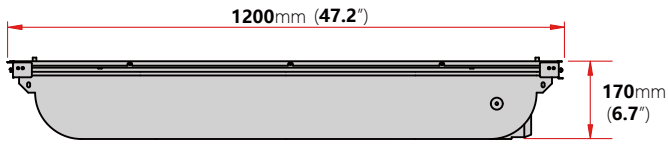

How it works ?

Clean Air out

Filter-Dirty Air in
(Dust / Bacteria / Virus and More)

The fan draws the air into the chamber, the powerful UV-C ray will inactivate the bacterial and viruses, then the clean air will be pushed out.

Shinetoo Lighting USA LLC

Add: 708-710 Armstrong Dr, Buffalo Grove, IL 60089
Ph: (224)567-8070 M: (847)899-1678
Email: Sales@shine2sportslighting.com

Jiaxing Shinetoo Lighting Co., Ltd

Add: No.258, Xingchang Road, Xincheng Town, Xiuzhou District, Jiaxing, Zhejiang, China 314015
Tel: +86-573-8350-0001 Fax: +86-573-8350-0005
Mobile: +86-138-0961-6725/+86-138-1878-3129
Email: Sales@stledlights.com