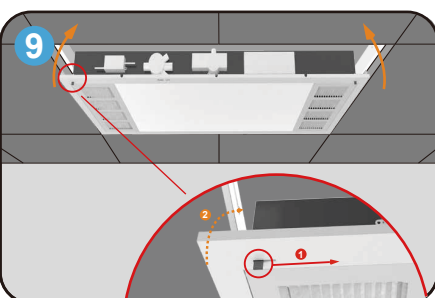

RECESSED MOUNTING INSTRUCTIONS

STEP 1:
Unlock the back cover.

STEP 2:
Put the UVC lamp tube into the groove at the top of the lamp body sideways, open the clip at the top end of the groove, and push the lamp tube into the clip.

STEP 3:
The UVC lamp tube is now perpendicular to the light tube mouth at the bottom of the slot, insert the UVC lamp tube, and install the second lamp tube in the same steps as above.

STEP 4:
Close the back cover and lock it.

STEP 5:
Fix the mounting bar accessories.

○ These holes can be fixed with screws, only as an option

○ These holes MUST be fixed with screws.

STEP 6:
Fix the safety ropes.

STEP 7:
Fix the whole UV-C Air Purifier Fixture onto the mounting bar accessories. .

STEP 8:
Hang the safety rope on the ceiling keel.

STEP 9:
Push the button aside, then align the holes and fix the whole device.

STEP 10:
Turn on.

Shineto Lighting USA LLC

Jiaxing Shinetoo Lighting Co.,Ltd

Add: No.258, Xingchang Road, Xincheng Town, Xiuzhou District, Jiaxing, Zhejiang, China 314015
Tel: +86-573-8350-0001 Fax: +86-573-8350-0005
Mobile: +86-138-0961-6725/+86-138-1878-3129
Email: Sales@stledlights.com