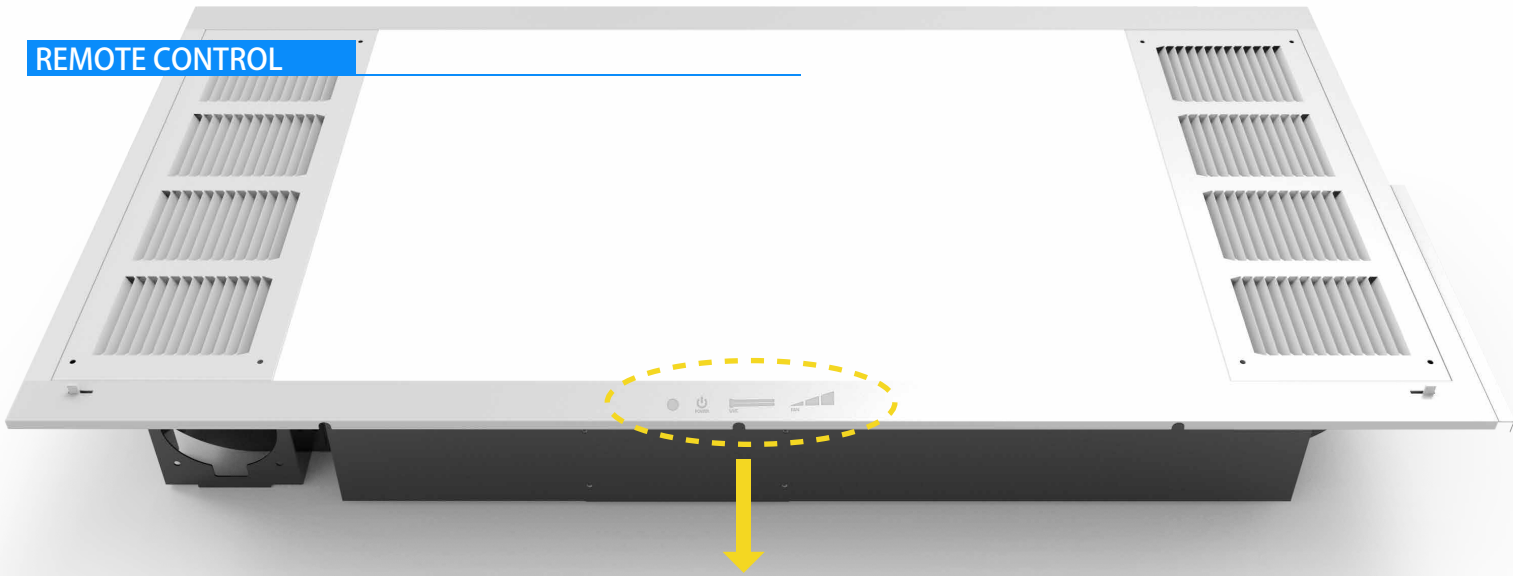

REMOTE CONTROL