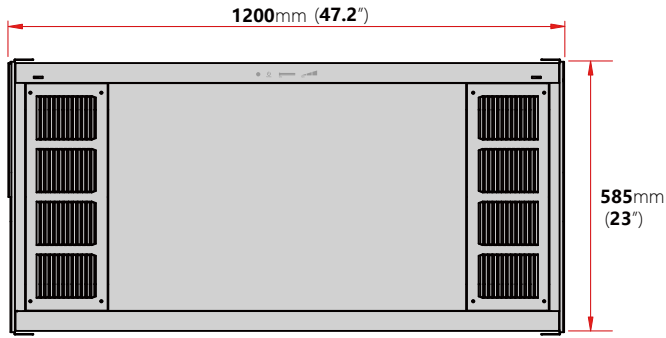

How it works ?

Clean Air out

Filter-Dirty Air in
(Dust / Bacteria / Virus and More)

The fan draws the air into the chamber, the powerful UV-C ray will inactivate the bacterial and viruses, then the clean air will be pushed out.

Shinetoo Lighting USA LLC

Add: 708-710 Armstrong Dr, Buffalo Grove, IL 60089
Ph: (224)567-8070 M: (847)899-1678
Email: Sales@shine2sportslighting.com

Jiaxing Shinetoo Lighting Co., Ltd

Add: No.258, Xingchang Road, Xincheng Town, Xiuzhou District, Jiaxing, Zhejiang, China 314015
Tel: +86-573-8350-0001 Fax: +86-573-8350-0005
Mobile: +86-138-0961-6725/+86-138-1878-3129
Email: Sales@stledlights.com