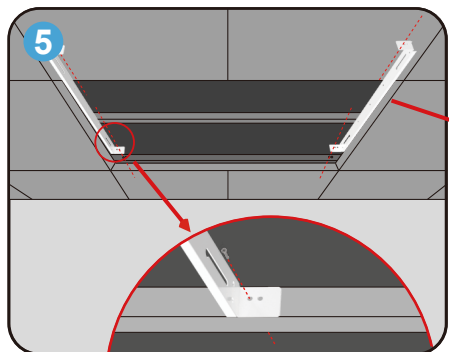

RECESSED MOUNTING INSTRUCTIONS

STEP 1:
Unlock the back cover.

STEP 2:
Put the UVC lamp tube into the groove at the top of the lamp body sideways, open the clip at the top end of the groove, and push the lamp tube into the clip.

STEP 3:
The UVC lamp tube is now perpendicular to the light tube mouth at the bottom of the slot, insert the UVC lamp tube, and install the second lamp tube in the same steps as above.

STEP 4:
Close the back cover and lock it.

STEP 5:
Fix the mounting bar accessories.

○ These holes can be fixed with screws, only as an option

○ These holes MUST be fixed with screws.

STEP 6:
Fix the safety ropes.

STEP 7:
Fix the whole UV-C Air Purifier Fixture onto the mounting bar accessories. .

STEP 8:
Hang the safety rope on the ceiling keel.

STEP 9:
Push the button aside, then align the holes and fix the whole device.

STEP 10:
Turn on.

Shineto Lighting USA LLC

Jiaxing Shinetoo Lighting Co.,Ltd

Add: No.258, Xingchang Road, Xincheng Town, Xiuzhou District, Jiaxing, Zhejiang, China 314015
Tel: +86-573-8350-0001 Fax: +86-573-8350-0005
Mobile: +86-138-0961-6725/+86-138-1878-3129
Email: Sales@stledlights.com