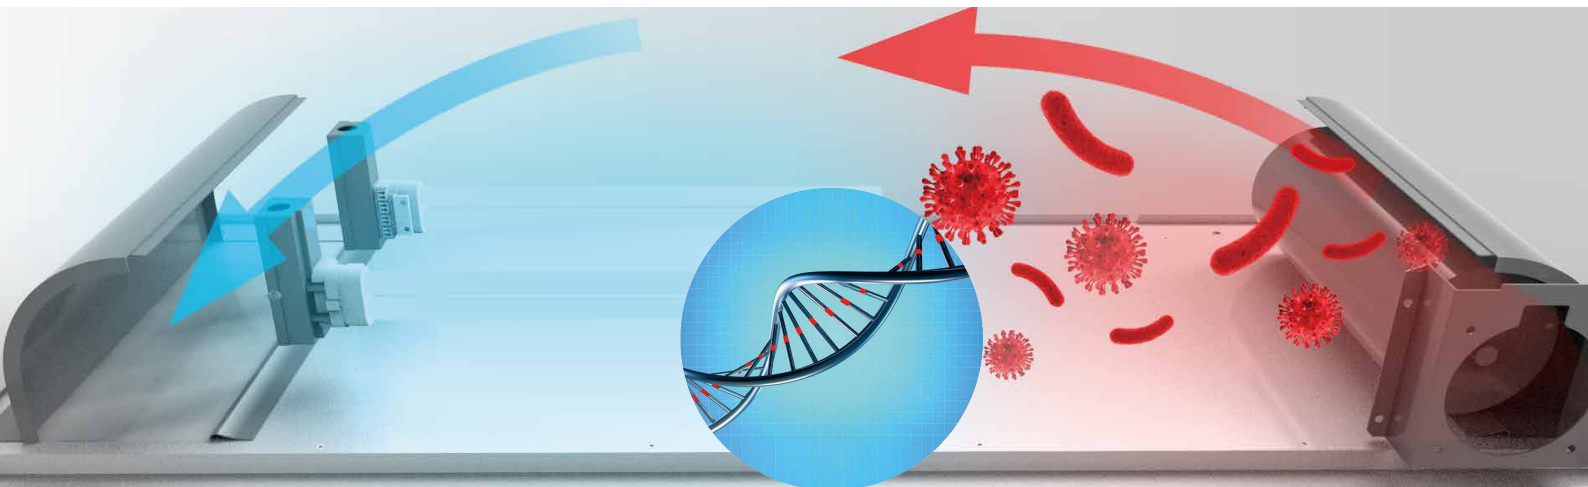

# How it works ?

Clean Air out

**Filter-Dirty Air in**  
(Dust / Bacteria / Virus and More)

The fan draws the air into the chamber, the powerful UV-C ray will inactivate the bacterial and viruses, then the clean air will be pushed out.