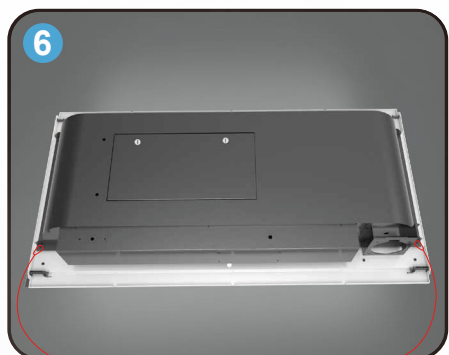

RECESSED MOUNTING INSTRUCTIONS

STEP 1:
Unlock the back cover.

STEP 2:
Put the UVC lamp tube into the groove at the top of the lamp body sideways, open the clip at the top end of the groove, and push the lamp tube into the clip.

STEP 3:
The UVC lamp tube is now perpendicular to the light tube mouth at the bottom of the slot, insert the UVC lamp tube, and install the second lamp tube in the same steps as above.

STEP 4:
Close the back cover and lock it.

STEP 5:
Fix the mounting bar accessories.

○ These holes can be fixed with screws, only as an option

○ These holes MUST be fixed with screws.

STEP 6:
Fix the safety ropes.

STEP 7:
Fix the whole UV-C Air Purifier Fixture onto the mounting bar accessories. .

STEP 8:
Hang the safety rope on the ceiling keel.

STEP 9:
Push the button aside, then align the holes and fix the whole device.

STEP 10:
Turn on.

Shineto Lighting USA LLC

Jiaxing Shinetoo Lighting Co.,Ltd

Add: No.258, Xingchang Road, Xincheng Town, Xiuzhou District, Jiaxing, Zhejiang, China 314015
Tel: +86-573-8350-0001 Fax: +86-573-8350-0005
Mobile: +86-138-0961-6725/+86-138-1878-3129
Email: Sales@stledlights.com