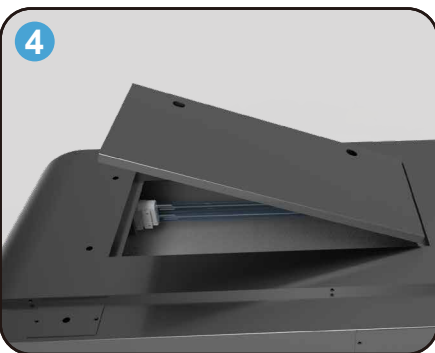

RECESSED MOUNTING INSTRUCTIONS

STEP 1:
Unlock the back cover.

STEP 2:
Put the UVC lamp tube into the groove at the top of the lamp body sideways, open the clip at the top end of the groove, and push the lamp tube into the clip.

STEP 3:
The UVC lamp tube is now perpendicular to the light tube mouth at the bottom of the slot, insert the UVC lamp tube, and install the second lamp tube in the same steps as above.

STEP 4:
Close the back cover and lock it.

STEP 5:
Fix the mounting bar accessories.

○ These holes can be fixed with screws, only as an option

○ These holes MUST be fixed with screws.

STEP 6:
Fix the safety ropes.

STEP 7:
Fix the whole UV-C Air Purifier Fixture onto the mounting bar accessories. .

STEP 8:
Hang the safety rope on the ceiling keel.

STEP 9:
Push the button aside, then align the holes and fix the whole device.

STEP 10:
Turn on.

Shineto Lighting USA LLC

Jiaxing Shinetoo Lighting Co.,Ltd

Add: No.258, Xingchang Road, Xincheng Town, Xiuzhou District, Jiaxing, Zhejiang, China 314015
Tel: +86-573-8350-0001 Fax: +86-573-8350-0005
Mobile: +86-138-0961-6725/+86-138-1878-3129
Email: Sales@stledlights.com