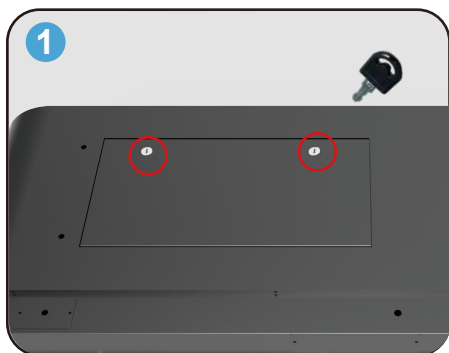

RECESSED MOUNTING INSTRUCTIONS

STEP 1:
Unlock the back cover.

STEP 2:
Put the UVC lamp tube into the groove at the top of the lamp body sideways, open the clip at the top end of the groove, and push the lamp tube into the clip.

STEP 3:
The UVC lamp tube is now perpendicular to the light tube mouth at the bottom of the slot, insert the UVC lamp tube, and install the second lamp tube in the same steps as above.

STEP 4:
Close the back cover and lock it.

STEP 5:
Fix the mounting bar accessories.

○ These holes can be fixed with screws, only as an option

○ These holes MUST be fixed with screws.

STEP 6:
Fix the safety ropes.

STEP 7:
Fix the whole UV-C Air Purifier Fixture onto the mounting bar accessories. .

STEP 8:
Hang the safety rope on the ceiling keel.

STEP 9:
Push the button aside, then align the holes and fix the whole device.

STEP 10:
Turn on.

Shineto Lighting USA LLC

Jiaxing Shinetoo Lighting Co.,Ltd

Add: No.258, Xingchang Road, Xincheng Town, Xiuzhou District, Jiaxing, Zhejiang, China 314015
Tel: +86-573-8350-0001 Fax: +86-573-8350-0005
Mobile: +86-138-0961-6725/+86-138-1878-3129
Email: Sales@stledlights.com