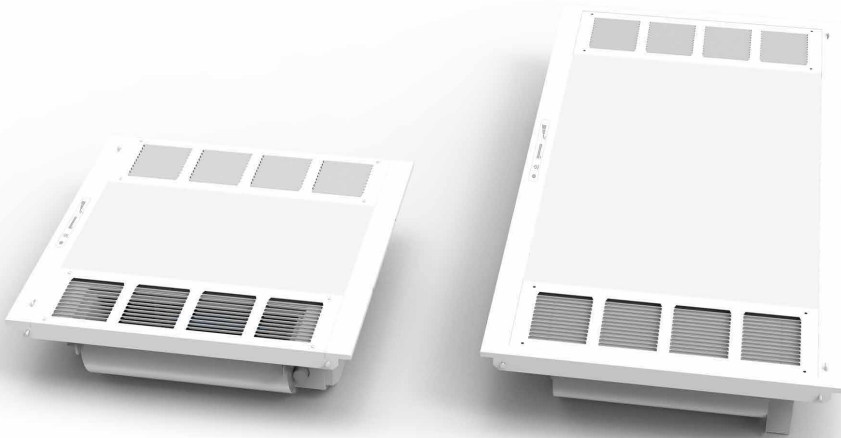

UV-C AIR PURIFIER

APPLICATIONS

- Hospital
- School
- Apartment
- Office
- Fitness room
- Restaurant
- Shopping Mall
- GYM

2X2

2X4