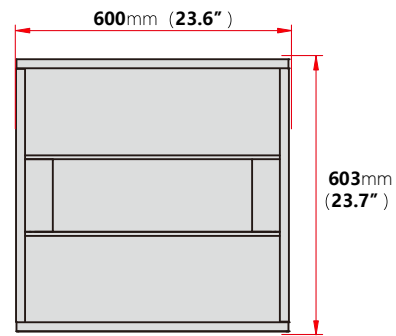

LED TROFFER FIXTURES

24W, 30W, 36W, 50W

APPLICATIONS

- Warehouse
- Car Washes
- Commercial
- Industrial
- Office

DIMENSION

2x4ft

2x2ft

PHOTOMETRICS

SPECIFICATIONS

Beam Angle | 120°

Lumen Output | 2,880LM / 4,320LM

OPERATING TEMPERATURE | -40°C to 50°C

IP RATING | IP 20

LIFE TIME | 50,000hours

Other Details

Fixture Material | Steel