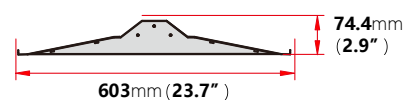

LED TROFFER FIXTURES

24W, 30W, 36W, 50W

APPLICATIONS

- Warehouse
- Car Washes
- Commercial
- Industrial
- Office

DIMENSION

2x4ft

2x2ft

PHOTOMETRICS

SPECIFICATIONS

Beam Angle | 120°

Lumen Output | 2,880LM / 4,320LM

OPERATING TEMPERATURE | -40°C to 50°C

IP RATING | IP 20

LIFE TIME | 50,000hours

Other Details

Fixture Material | Steel