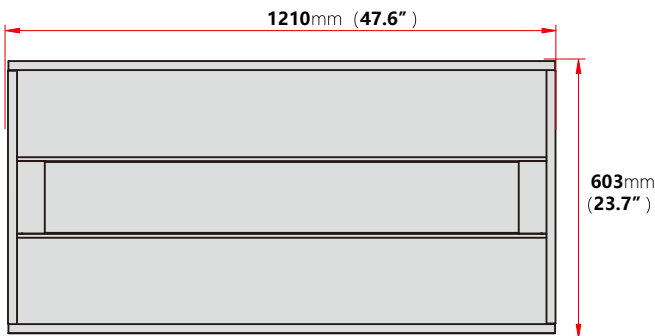

LED TROFFER FIXTURES

24W, 30W, 36W, 50W

APPLICATIONS

- Warehouse
- Car Washes
- Commercial
- Industrial
- Office

DIMENSION

2x4ft

2x2ft

PHOTOMETRICS

ORDERING INFORMATION

EXAMPLE PART #: ST-LTL - 24- Philips- Shinetoo- 4K - 70 - 100/277V

ST-LTL		Philips	Shinetoos			100-277V
SERIES	WATTS	LED LIGHT SOURCE	DRIVER	CCT	CRI	INPUT POWER
ST-LTL	24 30 36 50	Philips	Shinetoos	4K-4000k 5K-5000k	70 80	100-277V

SPECIFICATIONS

Beam Angle | 120°

Lumen Output | 2,880LM / 4,320LM

OPERATING TEMPERATURE | -40°C to 50°C

IP RATING | IP 20

LIFE TIME | 50,000hours

Other Details

Fixture Material | Steel