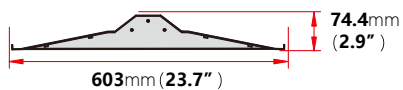

LED TROFFER FIXTURES

24W, 30W, 36W, 50W

APPLICATIONS

- Warehouse
- Car Washes
- Commercial
- Industrial
- Office

DIMENSION

2x4ft

2x2ft

PHOTOMETRICS

SPECIFICATIONS

Beam Angle | 120°

Lumen Output | 2,880LM / 4,320LM

OPERATING TEMPERATURE | -40°C to 50°C

IP RATING | IP 20

LIFE TIME | 50,000hours

Other Details

Fixture Material | Steel