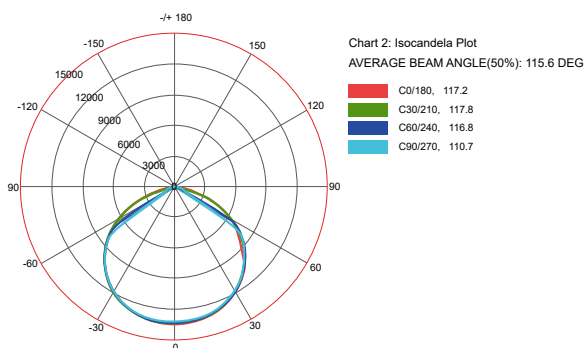

PHOTOMETRICS

ORDERING INFORMATION

ST-LTL		Philips	Shinetoos			100-277V
SERIES	WATTS	LED LIGHT SOURCE	DRIVER	CCT	CRI	INPUT POWER
ST-LTL	24 30 36 50	Philips	Shinetoos	4K-4000k 5K-5000k	70 80	100-277V

SPECIFICATIONS

Beam Angle | 120°

Lumen Output | 2,880LM / 4,320LM

OPERATING TEMPERATURE | -40°C to 50°C

IP RATING | IP 20

LIFE TIME | 50,000hours

Other Details

Fixture Material | Steel

Color | Standard with White , Other colors can be customized after confirmed RAL number

Jiaxing Shinetoo Lighting Co.,Ltd

Add.No.258, Xingchang Road, Xincheng Town, Xiuzhou District, Jiaxing, Zhejiang, China 314015
Tel : +86-573-8330-0001 Fax : +86-573-8330-0005
Mobile : +86-138-0961-6725/+86-138-1878-3129
Email:Sales@stledlights.com