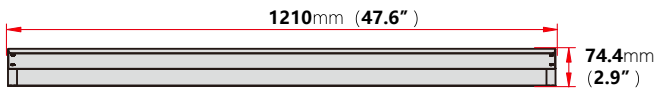

LED TROFFER FIXTURES

24W, 30W, 36W, 50W

APPLICATIONS

- Warehouse
- Car Washes
- Commercial
- Industrial
- Office

DIMENSION

2x4ft

2x2ft

PHOTOMETRICS

SPECIFICATIONS

Beam Angle | 120°

Lumen Output | 2,880LM / 4,320LM

OPERATING TEMPERATURE | -40°C to 50°C

IP RATING | IP 20

LIFE TIME | 50,000hours

Other Details

Fixture Material | Steel