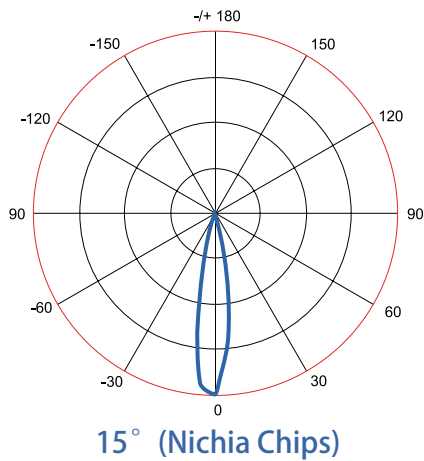

PHOTOMETRICS

ORDERING INFORMATION

EXAMPLE PART #: ST-RSL - 1400 - NICHIA - MEANWELL- 3K- 70-15° - 100/277V

ST-RSL							
SERIES	WATTS	LED LIGHT SOURCE	DRIVER	CCT	CRI	LENS	INPUT POWER
ST-RSL	1400 1600	NICHIA OSRAM	MEANWELL INVENTRONICS	3K-3000k 4K-4000k 5K-5000k 5.7K-5700k 6.5K-6500k	70 80 90	15°	100-277V 180-528V (Optional)

SPECIFICATIONS

Beam Angle | 15°

Lumen Output | 182,000LM / 208,000LM

OPERATING TEMPERATURE | -40°C to 50°C

IP RATING | Standard with IP 65, IP66 is optional

LIFE TIME | 50,000hours

Other Details

Fixture Material | Aluminum

Mounting | Standard with U-Bracket, Slip Fitter and other adpters/arms can be customized

Color | Standard with Grey, Other colors can be customzied after confirmed RAL number

Warranty | Standard with 5 years, 7 / 10 Years can be customzied

Jiaxing Shinetoo Lighting Co.,Ltd(China Factory)

Add:No.258, Xingchang Road, Xincheng Town, Xiuzhou District,Jiaxing, Zhejiang, China 314015
Tel: +86-573-8350-0001 Fax: +86-573-8350-0005
Mobile: +86-138-0961-6725/+86-138-1878-3129
Email:Sales@stledlights.com