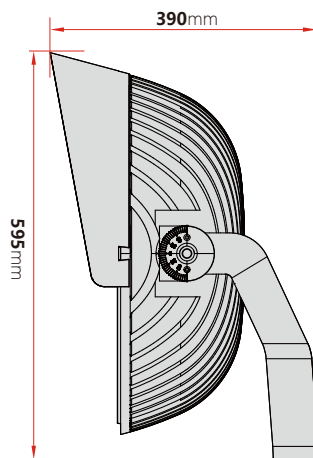

### FEATURES

- Very low windage area (EPA)
- Only 556mm in diameter can easily replace HID / MH / HPS fixtures on existing poles, wiring and mounting arms
- Light weight design ensures less force on poles
- Unique hollow design for excellent heat dissipation

### DIMENSION & WEIGHT