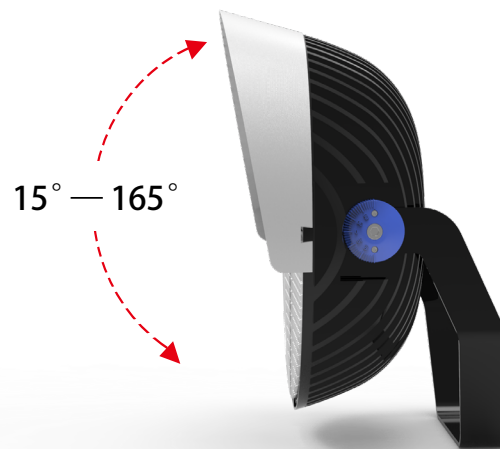

**SPARE PARTS** (Order accessories as separate part number from your Fixture Model No.)

VGS: Visor Glare Shield

Remote Drivers

Distance from Luminaire May Not Exceed 100' .  
Standard Remote Driver Distance from Luminaire is 6'  
unless Otherwise Specified.

Adapters

NOTE: We can customize different  
types adapters and arms.

Visors

①

②

③

Come standard with type 1 Visor, other types need to be customized.

**ADJUSTABLE MOUNT**

Adjustable loop mounting bracket rotates 15° —165° for convenient optical control and easy replacement of existing fixture installations.

**Jiaxing Shinetoo Lighting Co.,Ltd(China Factory)**

Add:No.258, Xingchang Road, Xincheng Town, Xiuzhou District, Jiaxing, Zhejiang, China 314015  
Tel : +86-573-8350-0001 Fax : +86-573-8350-0005  
Mobile : +86-138-0961-6725/+86-138-1878-3129  
Email:Sales@stledlights.com