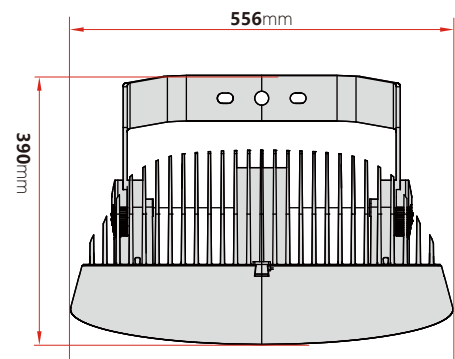

### FEATURES

- Very low windage area (EPA)
- Only 556mm in diameter can easily replace HID / MH / HPS fixtures on existing poles, wiring and mounting arms
- Light weight design ensures less force on poles
- Unique hollow design for excellent heat dissipation

### DIMENSION & WEIGHT