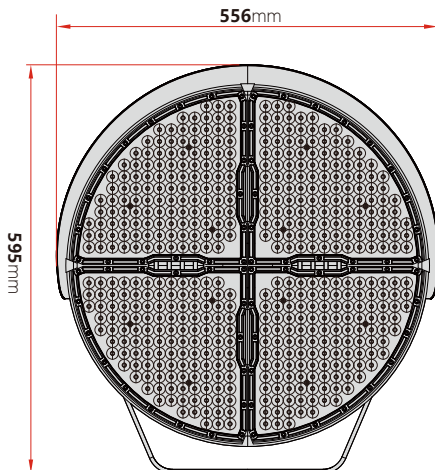

### FEATURES

- Very low windage area (EPA)
- Only 556mm in diameter can easily replace HID / MH / HPS fixtures on existing poles, wiring and mounting arms
- Light weight design ensures less force on poles
- Unique hollow design for excellent heat dissipation

### DIMENSION & WEIGHT