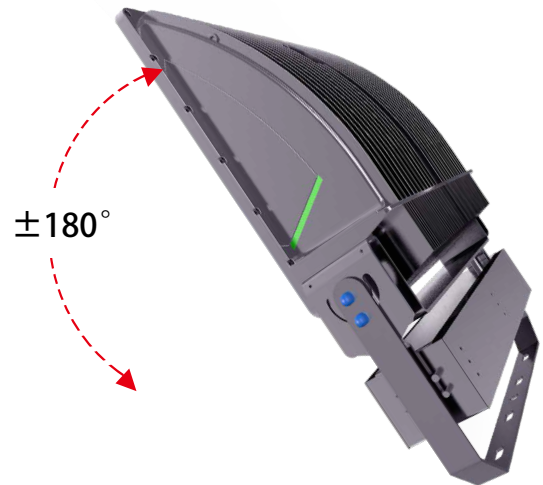

**SPARE PARTS** (Order accessories as separate part number from your Fixture Model No.)

COVER ASYMMETRICAL

PROTECTIVE GRID

LOUVER ASYMMETRICAL

①

②

③

④

ADAPTERS NOTE: We can customize different types adapters and arms.

**ADJUSTABLE MOUNT**

Adjustable loop mounting bracket rotates 180° for convenient optical control and easy replacement of existing fixture installations.