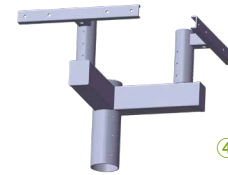

**SPARE PARTS** (Order accessories as separate part number from your Fixture Model No.)

COVER ASYMMETRICAL

PROTECTIVE GRID

LOUVER ASYMMETRICAL

①

②

③

④

ADAPTERS NOTE: We can customize different types adapters and arms.

**ADJUSTABLE MOUNT**

Adjustable loop mounting bracket rotates 180° for convenient optical control and easy replacement of existing fixture installations.