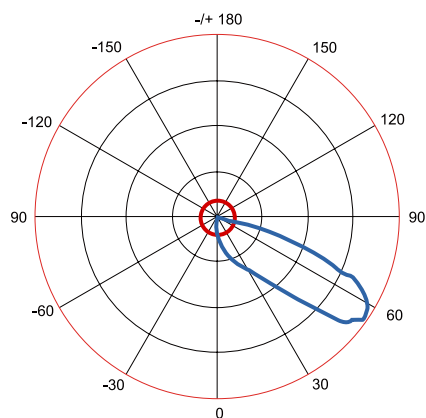

PHOTOMETRICS

ORDERING INFORMATION

ST-G1-S2		NICHIA	MEANWELL			
SERIES	WATTS	LED LIGHT SOURCE	DRIVER	CCT	CRI	INPUT POWER
ST-G1-S2	300 400	NICHIA	MEANWELL	3K-3000k 4K-4000k 5K-5000k 5.7K-5700k 6.5K-6500k	70 80 90	100-277V 180-528V (Optional)

SPECIFICATIONS

Beam Angle | Asymmetric
Lumen Output | 39,000LM / 52,000LM
OPERATING TEMPERATURE | -40°C to 50°C
IP RATING | IP 65
LIFE TIME | 50,000hours

LISTINGS

UL Listed
DLC Listed

Other Details

Fixture Material | Aluminum
Mounting | U-Bracket / Slip Fitter (optional)
Color | Grey(Other color available)
Warranty | 7 years
EPA | 0.075 m² — 0.125 m²

Jiaxing Shinetoo Lighting Co.,Ltd(China Factory)

Add.No.258, Xingchang Road, Xincheng Town, Xiuzhou District, Jiaxing, Zhejiang, China 314015
Tel : +86-573-8330-0001 Fax : +86-573-8330-0005
Mobile : +86-138-0961-6725/+86-138-1878-3129
Email:Sales@stledlights.com