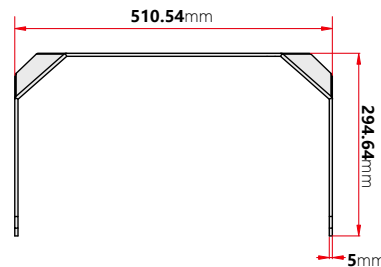

### DIMENSION & WEIGHT

#### ★ HANDLE THREE VIEW DRAWING

① Front View

② Left View

③ Vertical View

**FIXTURE WEIGHT : 19.54 kg**

**Jiaxing Shinetoo Lighting Co.,Ltd(China Factory)**

Add:No.258, Xingchang Road, Xincheng Town, Xiuzhou District,Jiaxing, Zhejiang, China 314015  
Tel: +86-573-8350-0001 Fax: +86-573-8350-0005  
Mobile: +86-138-0961-6725/+86-138-1878-3129  
Email:Sales@stledlights.com

## PHOTOMETRICS