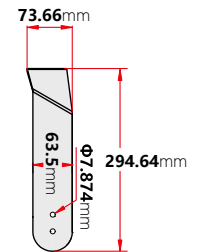

### DIMENSION & WEIGHT

#### ★ HANDLE THREE VIEW DRAWING

① Front View

② Left View

③ Vertical View

**FIXTURE WEIGHT : 19.54 kg**

**Jiaxing Shinetoo Lighting Co.,Ltd(China Factory)**

Add:No.258, Xingchang Road, Xincheng Town, Xiuzhou District,Jiaxing, Zhejiang, China 314015  
Tel: +86-573-8350-0001 Fax: +86-573-8350-0005  
Mobile: +86-138-0961-6725/+86-138-1878-3129  
Email:Sales@stledlights.com

## PHOTOMETRICS