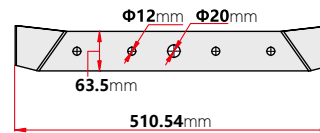

### DIMENSION & WEIGHT

#### ★ HANDLE THREE VIEW DRAWING

① Front View

② Left View

③ Vertical View

**FIXTURE WEIGHT : 19.54 kg**

**Jiaxing Shinetoo Lighting Co.,Ltd(China Factory)**

Add:No.258, Xingchang Road, Xincheng Town, Xiuzhou District,Jiaxing, Zhejiang, China 314015  
Tel: +86-573-8350-0001 Fax: +86-573-8350-0005  
Mobile: +86-138-0961-6725/+86-138-1878-3129  
Email:Sales@stledlights.com