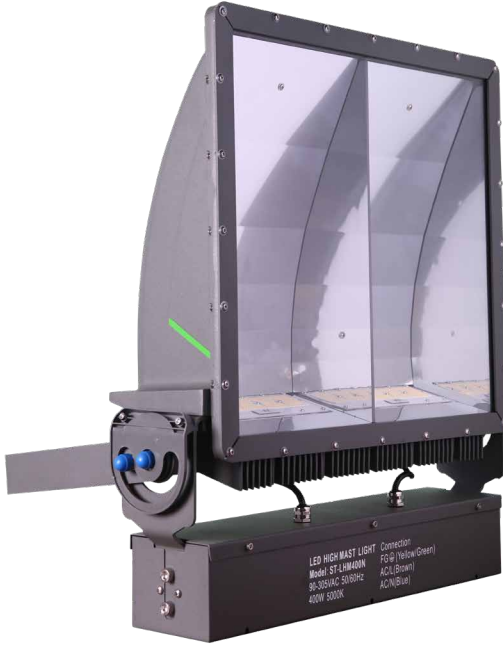

# shinetoo®

The Future Shines Brighter Together

UL: E361637

## HIGH MAST LIGHTS