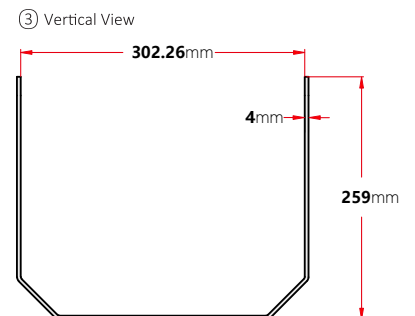

DIMENSION & WEIGHT

★ HANDLE THREE VIEW DRAWING

FIXTURE WEIGHT : 10.7 kg

Jiaxing Shinetoo Lighting Co.,Ltd(China Factory)

Add:No.258, Xingchang Road, Xincheng Town, Xiuzhou District, Jiaxing, Zhejiang, China 314015
Tel: +86-573-8350-0001 Fax: +86-573-8350-0005
Mobile: +86-138-0961-6725/+86-138-1878-3129
Email:Sales@stedlights.com

PHOTOMETRICS

Chart 2: Isocandela Plot
AVERAGE BEAM ANGLE(50%): 71.2 DEG

ORDERING INFORMATION

EXAMPLE PART #: ST-G1-S1 - 100 - NICHIA - MEANWELL- 3K-3000K - 70- 100/277V

ST-G1-S1		NICHIA	MEANWELL			
SERIES	WATTS	LED LIGHT SOURCE	DRIVER	CCT	CRI	INPUT POWER
ST-G1-S1	100 150 200	NICHIA	MEANWELL	3K-3000k 4K-4000k 5K-5000k 5.7K-5700k 6.5K-6500k	70 80 90	100-277V 180-528V (Optional)