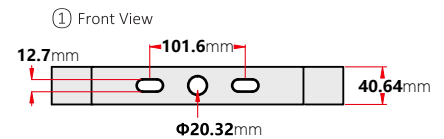

DIMENSION & WEIGHT

★ HANDLE THREE VIEW DRAWING

FIXTURE WEIGHT : 10.7 kg

Jiaxing Shinetoo Lighting Co.,Ltd(China Factory)

Add:No.258, Xingchang Road, Xincheng Town, Xiuzhou District, Jiaxing, Zhejiang, China 314015
Tel: +86-573-8350-0001 Fax: +86-573-8350-0005
Mobile: +86-138-0961-6725/+86-138-1878-3129
Email:Sales@stedlights.com

PHOTOMETRICS

Chart 2: Isocandela Plot
AVERAGE BEAM ANGLE(50%): 71.2 DEG

ORDERING INFORMATION

EXAMPLE PART #: ST-G1-S1 - 100 - NICHIA - MEANWELL- 3K-3000K - 70- 100/277V

ST-G1-S1		NICHIA	MEANWELL			
SERIES	WATTS	LED LIGHT SOURCE	DRIVER	CCT	CRI	INPUT POWER
ST-G1-S1	100 150 200	NICHIA	MEANWELL	3K-3000k 4K-4000k 5K-5000k 5.7K-5700k 6.5K-6500k	70 80 90	100-277V 180-528V (Optional)