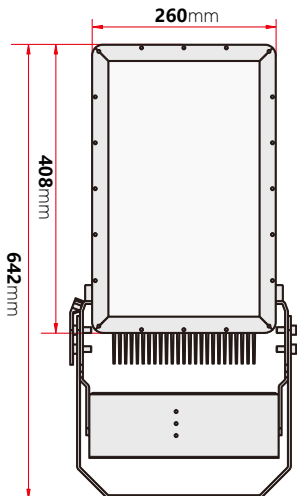

DIMENSION & WEIGHT

★ HANDLE THREE VIEW DRAWING

FIXTURE WEIGHT : 10.7 kg

Jiaxing Shinetoo Lighting Co.,Ltd(China Factory)

Add:No.258, Xingchang Road, Xincheng Town, Xiuzhou District, Jiaxing, Zhejiang, China 314015
Tel: +86-573-8350-0001 Fax: +86-573-8350-0005
Mobile: +86-138-0961-6725/+86-138-1878-3129
Email:Sales@stedlights.com

PHOTOMETRICS

Chart 2: Isocandela Plot
AVERAGE BEAM ANGLE(50%): 71.2 DEG

ORDERING INFORMATION

EXAMPLE PART #: ST-G1-S1 - 100 - NICHIA - MEANWELL- 3K-3000K - 70- 100/277V

ST-G1-S1		NICHIA	MEANWELL			
SERIES	WATTS	LED LIGHT SOURCE	DRIVER	CCT	CRI	INPUT POWER
ST-G1-S1	100 150 200	NICHIA	MEANWELL	3K-3000k 4K-4000k 5K-5000k 5.7K-5700k 6.5K-6500k	70 80 90	100-277V 180-528V (Optional)