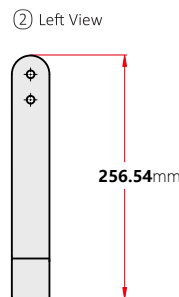

DIMENSION & WEIGHT

★ HANDLE THREE VIEW DRAWING

FIXTURE WEIGHT : 10.7 kg

Jiaxing Shinetoo Lighting Co.,Ltd(China Factory)

Add:No.258, Xingchang Road, Xincheng Town, Xiuzhou District, Jiaxing, Zhejiang, China 314015
Tel: +86-573-8350-0001 Fax: +86-573-8350-0005
Mobile: +86-138-0961-6725/+86-138-1878-3129
Email:Sales@stedlights.com

PHOTOMETRICS

Chart 2: Isocandela Plot
AVERAGE BEAM ANGLE(50%): 71.2 DEG

ORDERING INFORMATION

EXAMPLE PART #: ST-G1-S1 - 100 - NICHIA - MEANWELL- 3K-3000K - 70- 100/277V

ST-G1-S1		NICHIA	MEANWELL			
SERIES	WATTS	LED LIGHT SOURCE	DRIVER	CCT	CRI	INPUT POWER
ST-G1-S1	100 150 200	NICHIA	MEANWELL	3K-3000k 4K-4000k 5K-5000k 5.7K-5700k 6.5K-6500k	70 80 90	100-277V 180-528V (Optional)