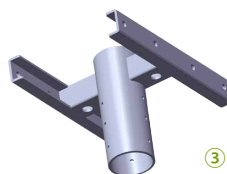

SPARE PARTS (Order accessories as separate part number from your Fixture Model No.)

COVER ASYMMETRICAL

PROTECTIVE GRID

LOUVER ASYMMETRICAL

①

②

③

④

ADAPTERS NOTE: We can customize different types adapters and arms.

ADJUSTABLE MOUNT

Adjustable loop mounting bracket rotates 180° for convenient optical control and easy replacement of existing fixture installations.