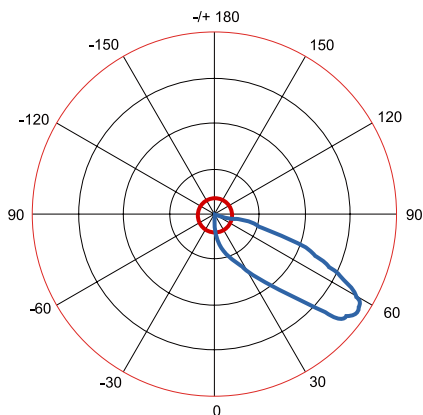

PHOTOMETRICS

Chart 2: Isocandela Plot
AVERAGE BEAM ANGLE(50%): 71.2 DEG

ORDERING INFORMATION

ST-G1-S1		NICHIA	MEANWELL			
SERIES	WATTS	LED LIGHT SOURCE	DRIVER	CCT	CRI	INPUT POWER
ST-G1-S1	100 150 200	NICHIA	MEANWELL	3K-3000k 4K-4000k 5K-5000k 5.7K-5700k 6.5K-6500k	70 80 90	100-277V 180-528V (Optional)

SPECIFICATIONS

Beam Angle | Asymmetric
Lumen Output | 13,000LM / 19,500LM / 26,000LM
OPERATING TEMPERATURE | -40°C to 50°C
IP RATING | IP 65
LIFE TIME | 50,000hours

LISTINGS

UL Listed
DLC Listed

Other Details

Fixture Material | Aluminum
Mounting | U-Bracket / Slip Fitter (optional)
Color | Grey(Other color available)
Warranty | 7 years
EPA | 0.075 m²—0.125 m²

Jiaxing Shinetoo Lighting Co.,Ltd(China Factory)

Add:No.258, Xingchang Road, Xincheng Town, Xiuzhou District,Jiaxing, Zhejiang, China 314015
Tel : +86-573-8350-0001 Fax : +86-573-8350-0005
Mobile : +86-138-0961-6725/+86-138-1878-3129
Email:Sales@stledlights.com