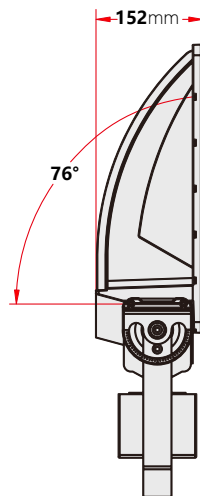

DIMENSION & WEIGHT

★ HANDLE THREE VIEW DRAWING

FIXTURE WEIGHT : 10.7 kg

Jiaxing Shinetoo Lighting Co.,Ltd(China Factory)

Add:No.258, Xingchang Road, Xincheng Town, Xiuzhou District, Jiaxing, Zhejiang, China 314015
Tel: +86-573-8350-0001 Fax: +86-573-8350-0005
Mobile: +86-138-0961-6725/+86-138-1878-3129
Email:Sales@stedlights.com

PHOTOMETRICS

Chart 2: Isocandela Plot
AVERAGE BEAM ANGLE(50%): 71.2 DEG

ORDERING INFORMATION

EXAMPLE PART #: ST-G1-S1 - 100 - NICHIA - MEANWELL- 3K-3000K - 70- 100/277V

ST-G1-S1		NICHIA	MEANWELL			
SERIES	WATTS	LED LIGHT SOURCE	DRIVER	CCT	CRI	INPUT POWER
ST-G1-S1	100 150 200	NICHIA	MEANWELL	3K-3000k 4K-4000k 5K-5000k 5.7K-5700k 6.5K-6500k	70 80 90	100-277V 180-528V (Optional)