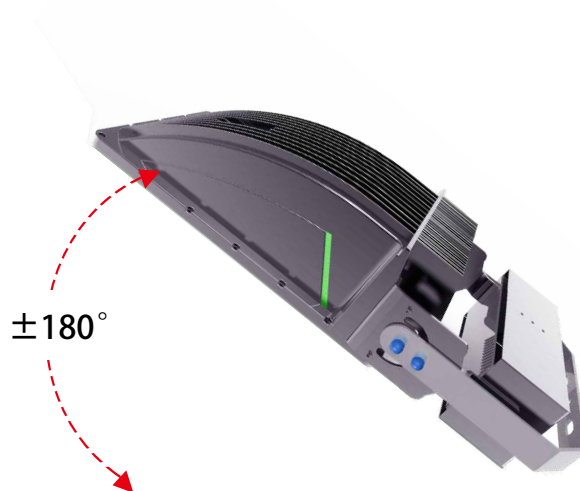

SPARE PARTS (Order accessories as separate part number from your Fixture Model No.)

COVER ASYMMETRICAL

PROTECTIVE GRID

LOUVER ASYMMETRICAL

①

②

③

④

ADAPTERS NOTE: We can customize different types adapters and arms.

ADJUSTABLE MOUNT

Adjustable loop mounting bracket rotates 180° for convenient optical control and easy replacement of existing fixture installations.